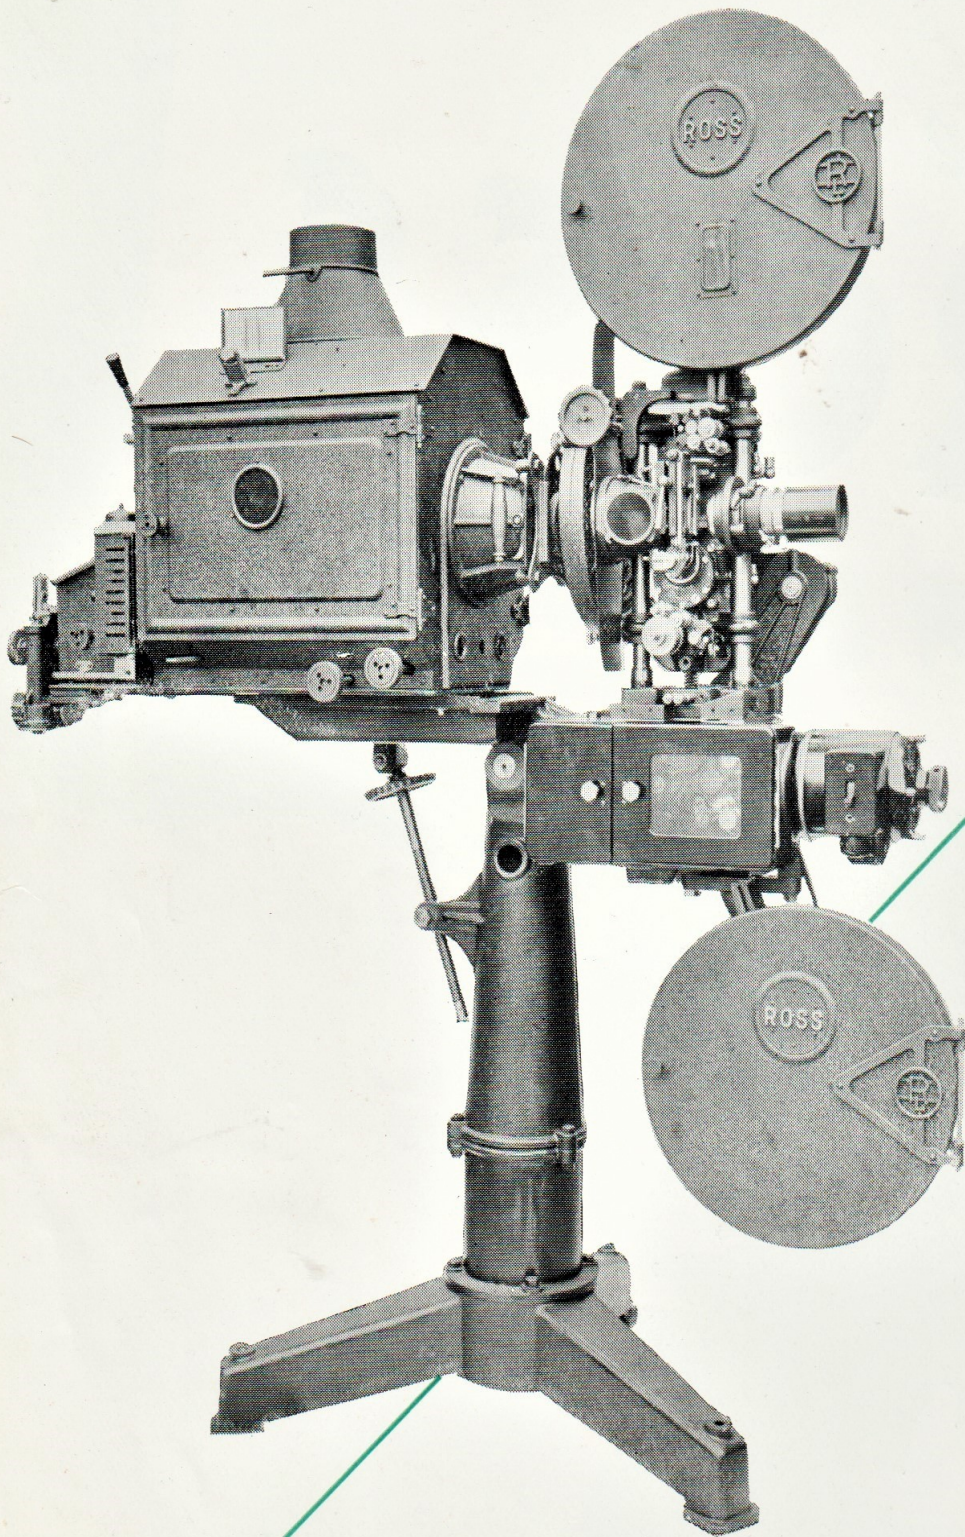

The

ROSS

PROJECTOR

ROSS
LONDON

THE ROSS PROJECTOR F.C. Model
Adapted to R. C. A. Sound System.

The ROSS PROJECTOR

F.C. MODEL WITH PATENT
SEARCHLIGHT ARC LAMPS

FOR USE WITH R. C. A. PHOTOPHONE SOUND SYSTEM

Specification A.

- 1 Ross F.C. Mechanism with rear type shutter.
 - 2 16-in. Steel Spool Boxes complete with film traps and top arm.
 - 6 14½-in. Steel Spools.
 - 1 Ross Patent Type "B" Searchlight High Intensity Arc Lamp with 10-in. ellipsoidal mirror, magnetic arc control, automatic feed, the whole enclosed and integral with Housing of sheet steel, with improved type ventilation ducts and cowl located directly over point of carbon contact.
 - 1 Improved Type Heavy Iron Pedestal Stand with interchangeable extension pieces to adapt to any height or tilt, with bracket for motor, complete with adjustable top.
 - 1 Ross Extra Large Aperture D.P.L. Lens of any focus.
 - 1 Extra Large Aperture Lens Mount with fine focus adjustment.
- Silent Chain Drives and Sprockets for use with R.C.A. Photophone Sound Reproducer.