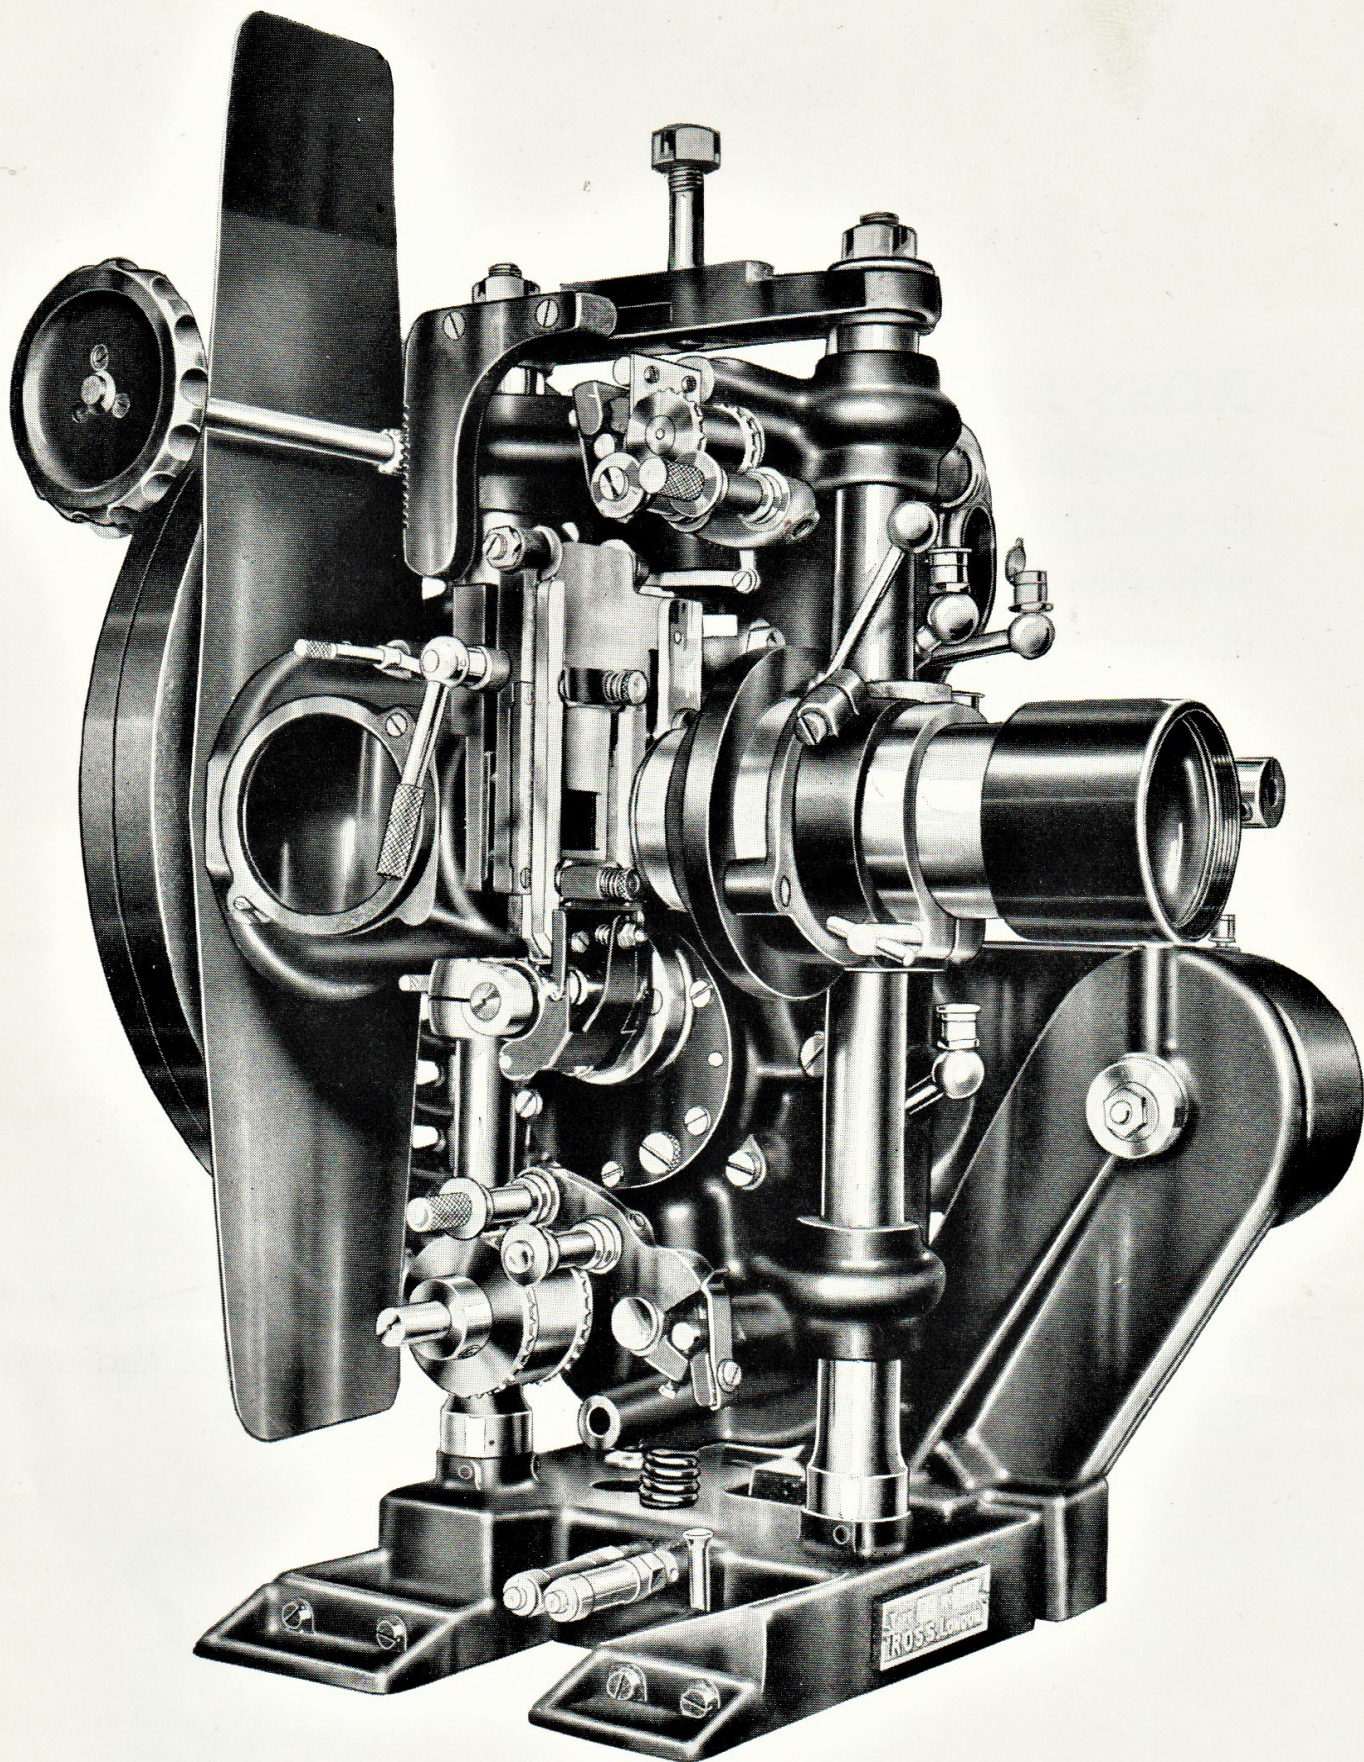

THE ROSS PROJECTOR MECHANISM
With Rear Shutter showing Gate and Masking Assembly.